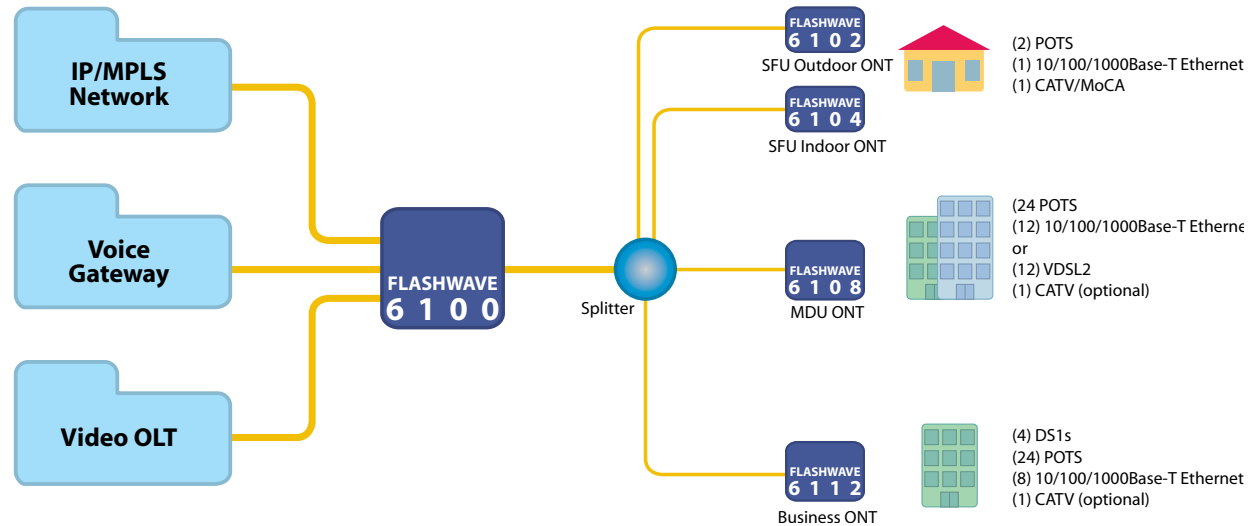

Ethernet & Data Functions

- IEEE 802.1q VLAN
- IEEE 802.1p
- Jumbo frame support
- IGMP v3 multicast, proxy and snooping
- Integrated QoS – Class A, B, C, D

Service Security Features

- 802.1x Filtering

Standards Compliance

- ITU FSAN G.983.3, G.984.1, G.984.2, G.984.3
- GR-49
- GR-63
- GR-909
- GR-1089
- FCC Part 15
- UL 60950

Management

- OLT to ONT communications via G.984.4 ONT Management & Control Interface (OMCI)
- TL1 over IP LAN port on OLT
- NETSMART 500 Graphical User Interface (GUI)
- NETSMART 1500 EMS

FLASHWAVE 6102 ONT

- Single Family Unit (SFU)
  - (2) POTS lines
  - (1) 10/100/1000Base-T Ethernet port
  - MoCA port
  - RF video coax (optional)
- Voice – H.248 & SIP
- Environmentally hardened
- Temperature -40 to +60° C
- Size (H x W x D) 13 x 10 x 3.5"
- Power <19 W

FLASHWAVE 6104 ONT

- Indoor Single Family Unit (SFU-I)
  - (2) POTS lines
  - (1) 10/100/1000Base-T Ethernet port
  - MoCA port
  - RF video coax (optional)
- Voice – H.248 & SIP
- Indoor package
- Temperature 5 to 40° C

FLASHWAVE 6108 ONT

- Multiple dwelling Unit (MDU)
  - (24) POTS lines
  - (12) 10/100/1000Base-T Ethernet ports or (12) VDSL2 data lines
  - RF video coax (optional)
- Voice – H.248 & SIP

FLASHWAVE 6112 ONT

- Business Multi-tenant Unit (MTU)
  - (4) DS1 Interfaces
  - (24) POTS lines
  - (8) 10/100/1000Base-T Ethernet ports
  - (12) VDSL2 data lines
  - RF video coax (optional)
- DS1 VT mapping option
- DS1 CES mapping option (MEF-8)
- Voice – H.248 & SIP

Contact your Fujitsu sales representative for more information on how to order this product.

Fujitsu Network Communications Inc.

2801 Telecom Parkway, Richardson, TX 75082

Tel: 800.777.FAST (3278) Fax: 972.479.6900

us.fujitsu.com/telecom

© Copyright 2006 Fujitsu Network Communications Inc. All rights reserved.
FLASHWAVE (and design)™ and NETSMART™ are trademarks of Fujitsu Network Communications Inc. (USA).
FUJITSU (and design)™ and THE POSSIBILITIES ARE INFINITE™ are trademarks of Fujitsu Limited.
All other trademarks are the property of their respective owners.
Features and specifications subject to change without notice.