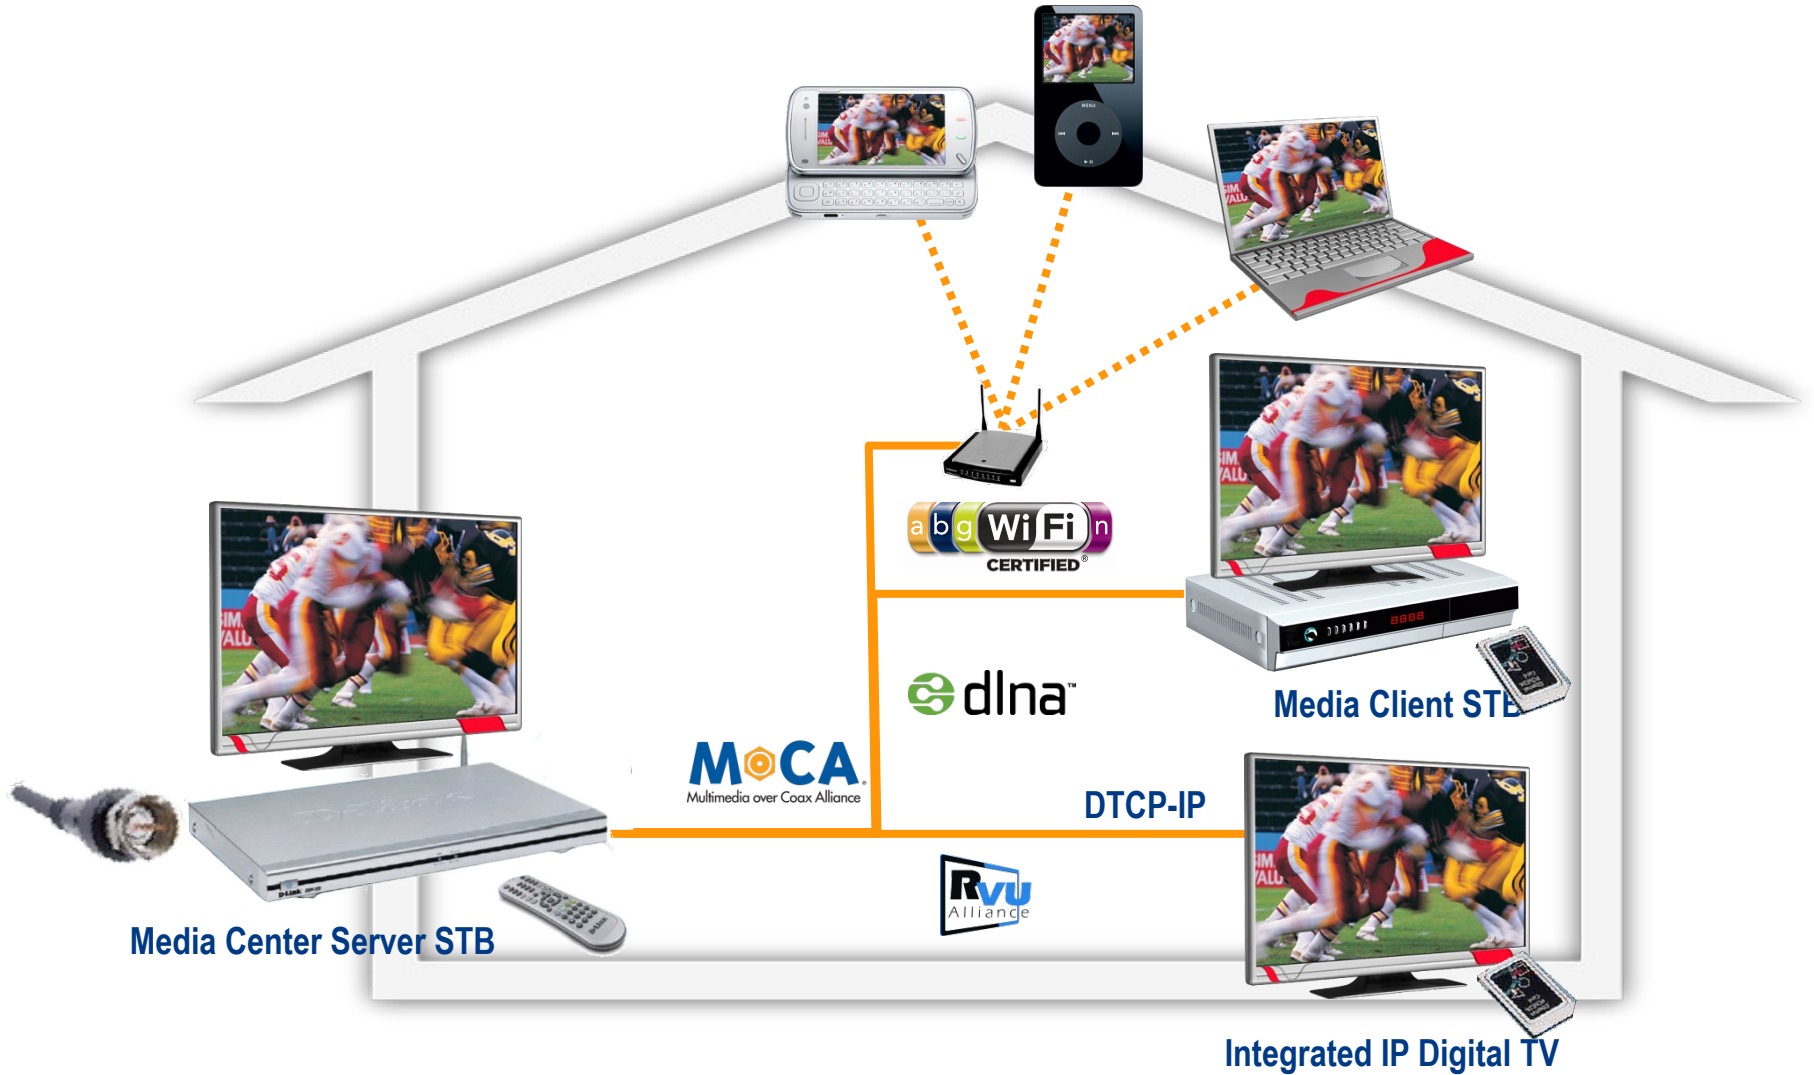

The standard for
Home Entertainment Networking™

Fred L. Taylor II

Broadcom Corporation

MoCA Educational Workshop
November 9, 2010
TelcoTV

Today – Service Providers and Retail

- One STB per TV
- CE devices difficult

Service Provider Devices

**Retail Devices
with Content**

**Retail Devices
without Content**

- One STB per Home
- Service to CE devices

Service Provider Device

Retail Devices with Content

DLNA Certified® Product Categories

Whole Home Cable Media Gateway STB Architecture

Whole Home Cable Media Center STB Architecture

Connected Home DLNA Demo using MoCA

Broadcom Connected Home Demo DLNA Demo Using MOCA

When you think **coax**,
think **MoCA**.

When you think **MoCA**,
think **coax**.™

The standard for
Home Entertainment Networking™