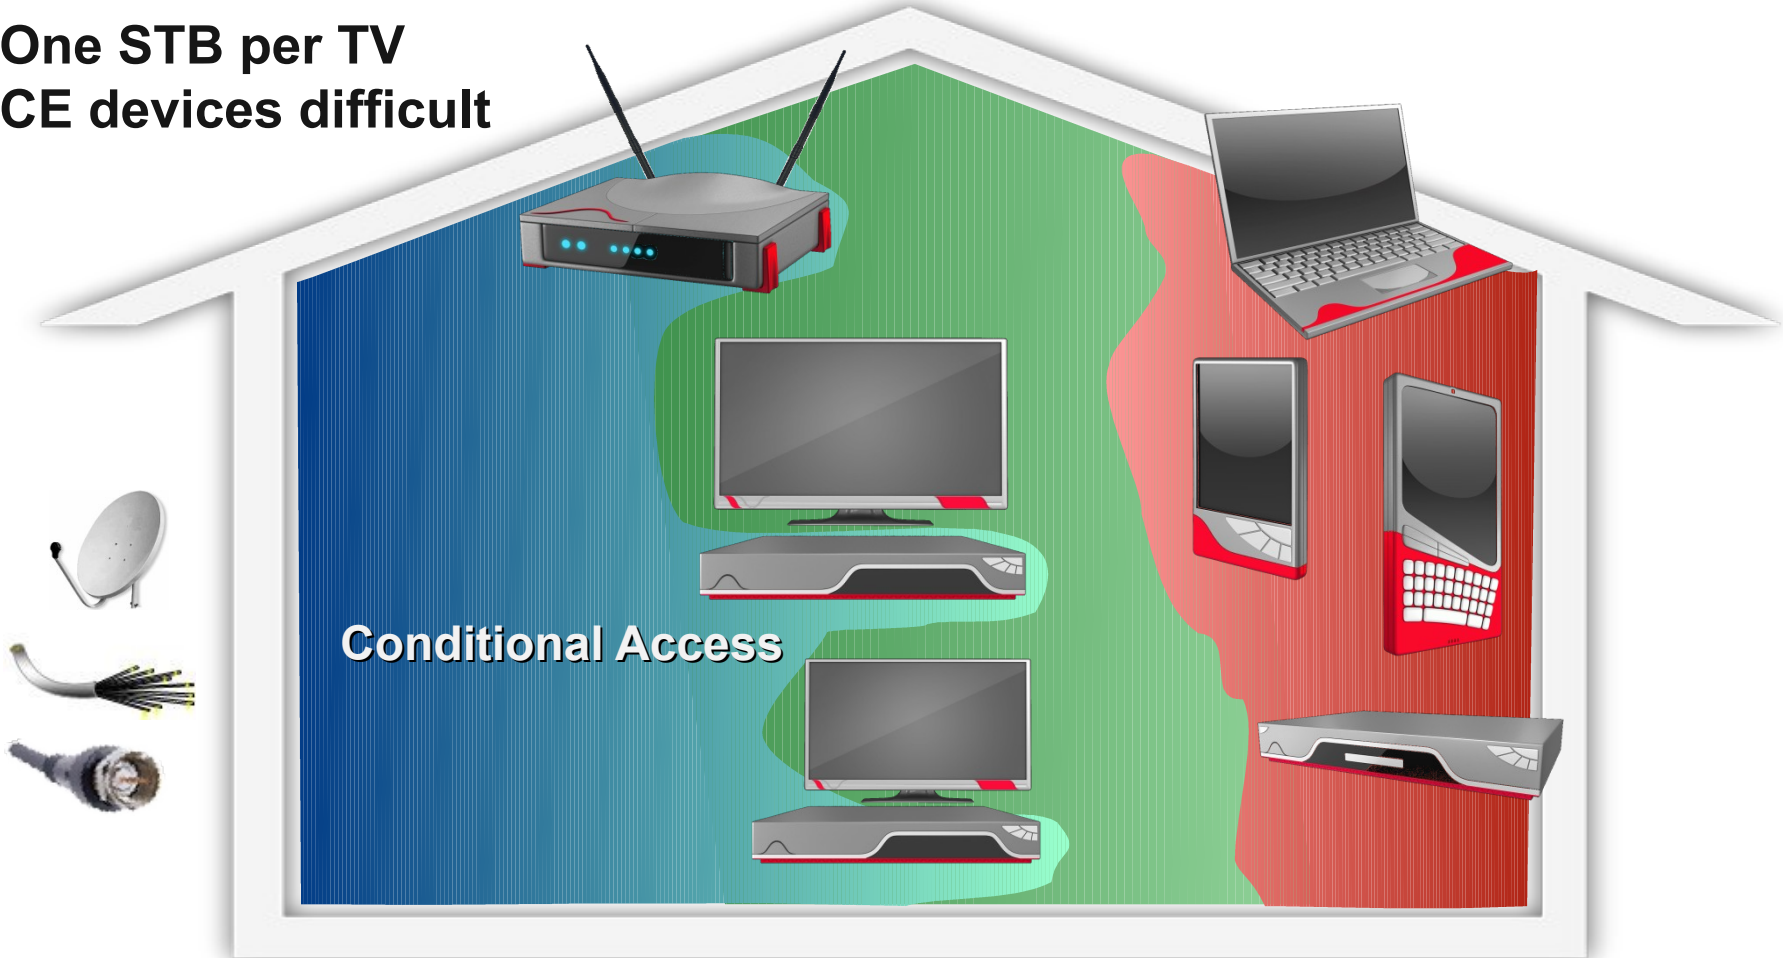

The standard for
Home Entertainment Networking™

Fred L. Taylor II

Broadcom Corporation

MoCA Educational Workshop
November 9, 2010
TelcoTV

Today – Service Providers and Retail

- One STB per TV
- CE devices difficult

Service Provider Devices

**Retail Devices
with Content**

**Retail Devices
without Content**

- One STB per Home
- Service to CE devices

Service Provider Device

Retail Devices with Content

DLNA Certified® Product Categories

Whole Home Cable Media Gateway STB Architecture

Whole Home Cable Media Center STB Architecture

Connected Home DLNA Demo using MoCA

Broadcom Connected Home Demo DLNA Demo Using MOCA

When you think **coax**,
think **MoCA**.

When you think **MoCA**,
think **coax**.™

The standard for
Home Entertainment Networking™