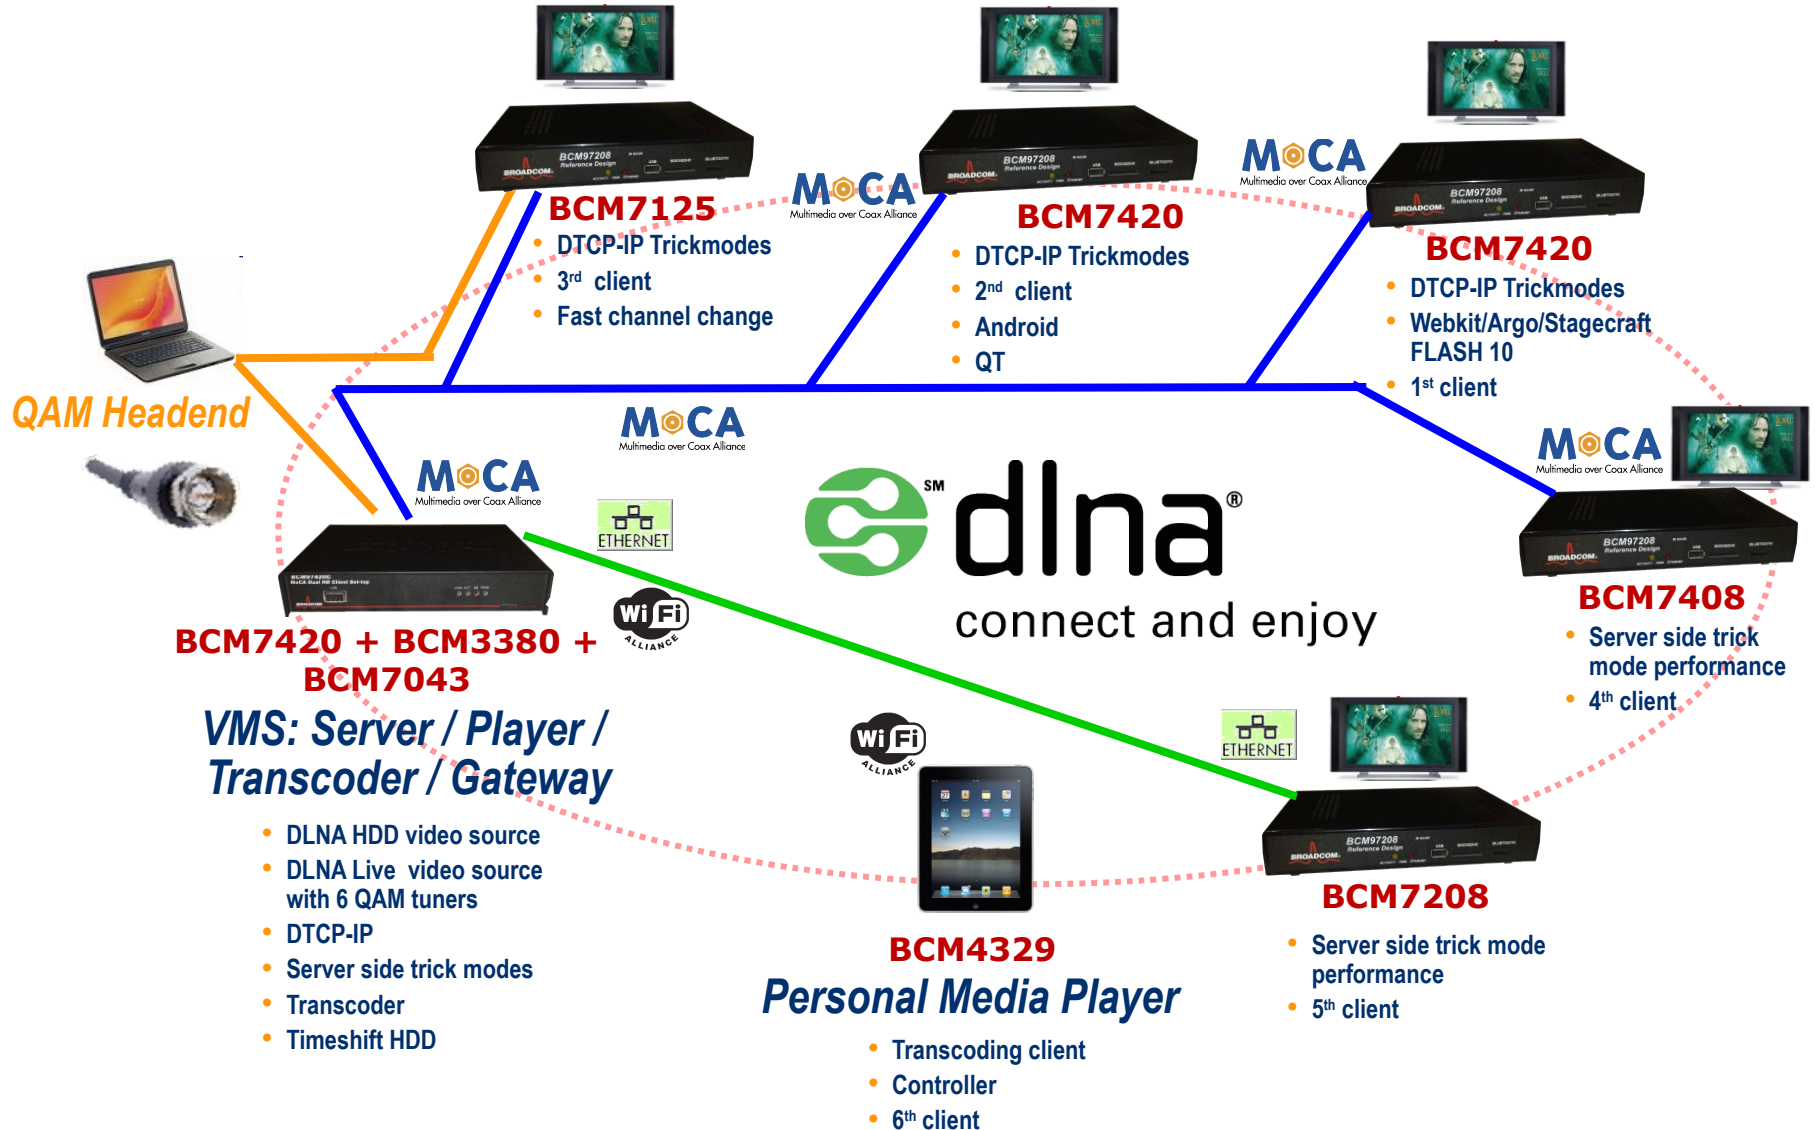

Service Provider Devices

**Retail Devices
with Content**

**Retail Devices
without Content**

- One STB per Home
- Service to CE devices

Service Provider Device

Retail Devices with Content

DLNA Certified® Product Categories

Whole Home Cable Media Gateway STB Architecture

Whole Home Cable Media Center STB Architecture

Connected Home DLNA Demo using MoCA

Broadcom Connected Home Demo DLNA Demo Using MOCA

When you think **coax**,
think **MoCA**.

When you think **MoCA**,
think **coax**.™

The standard for
Home Entertainment Networking™