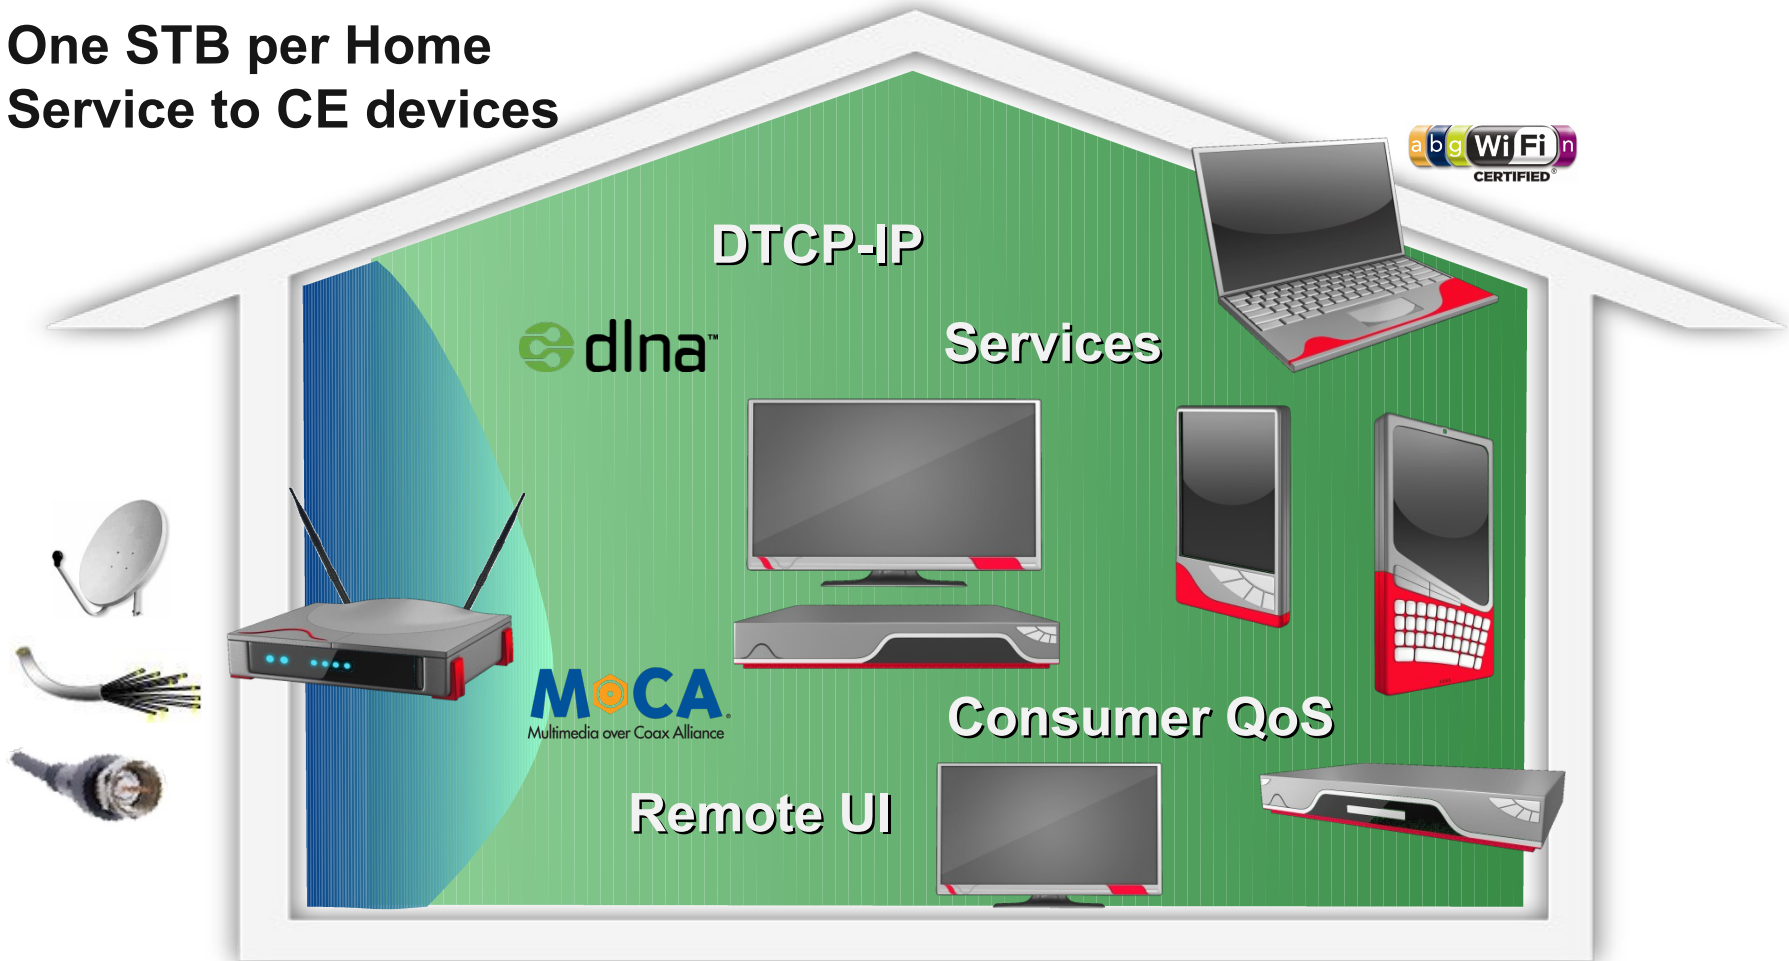

The standard for
Home Entertainment Networking™

Fred L. Taylor II

Broadcom Corporation

MoCA Educational Workshop
November 9, 2010
TelcoTV

Today – Service Providers and Retail

- One STB per TV
- CE devices difficult

Service Provider Devices

**Retail Devices
with Content**

**Retail Devices
without Content**

- One STB per Home
- Service to CE devices

Service Provider Device

Retail Devices with Content

DLNA Certified® Product Categories

Whole Home Cable Media Gateway STB Architecture

Whole Home Cable Media Center STB Architecture

Connected Home DLNA Demo using MoCA

Broadcom Connected Home Demo DLNA Demo Using MOCA

When you think **coax**,
think **MoCA**.

When you think **MoCA**,
think **coax**.™

The standard for
Home Entertainment Networking™