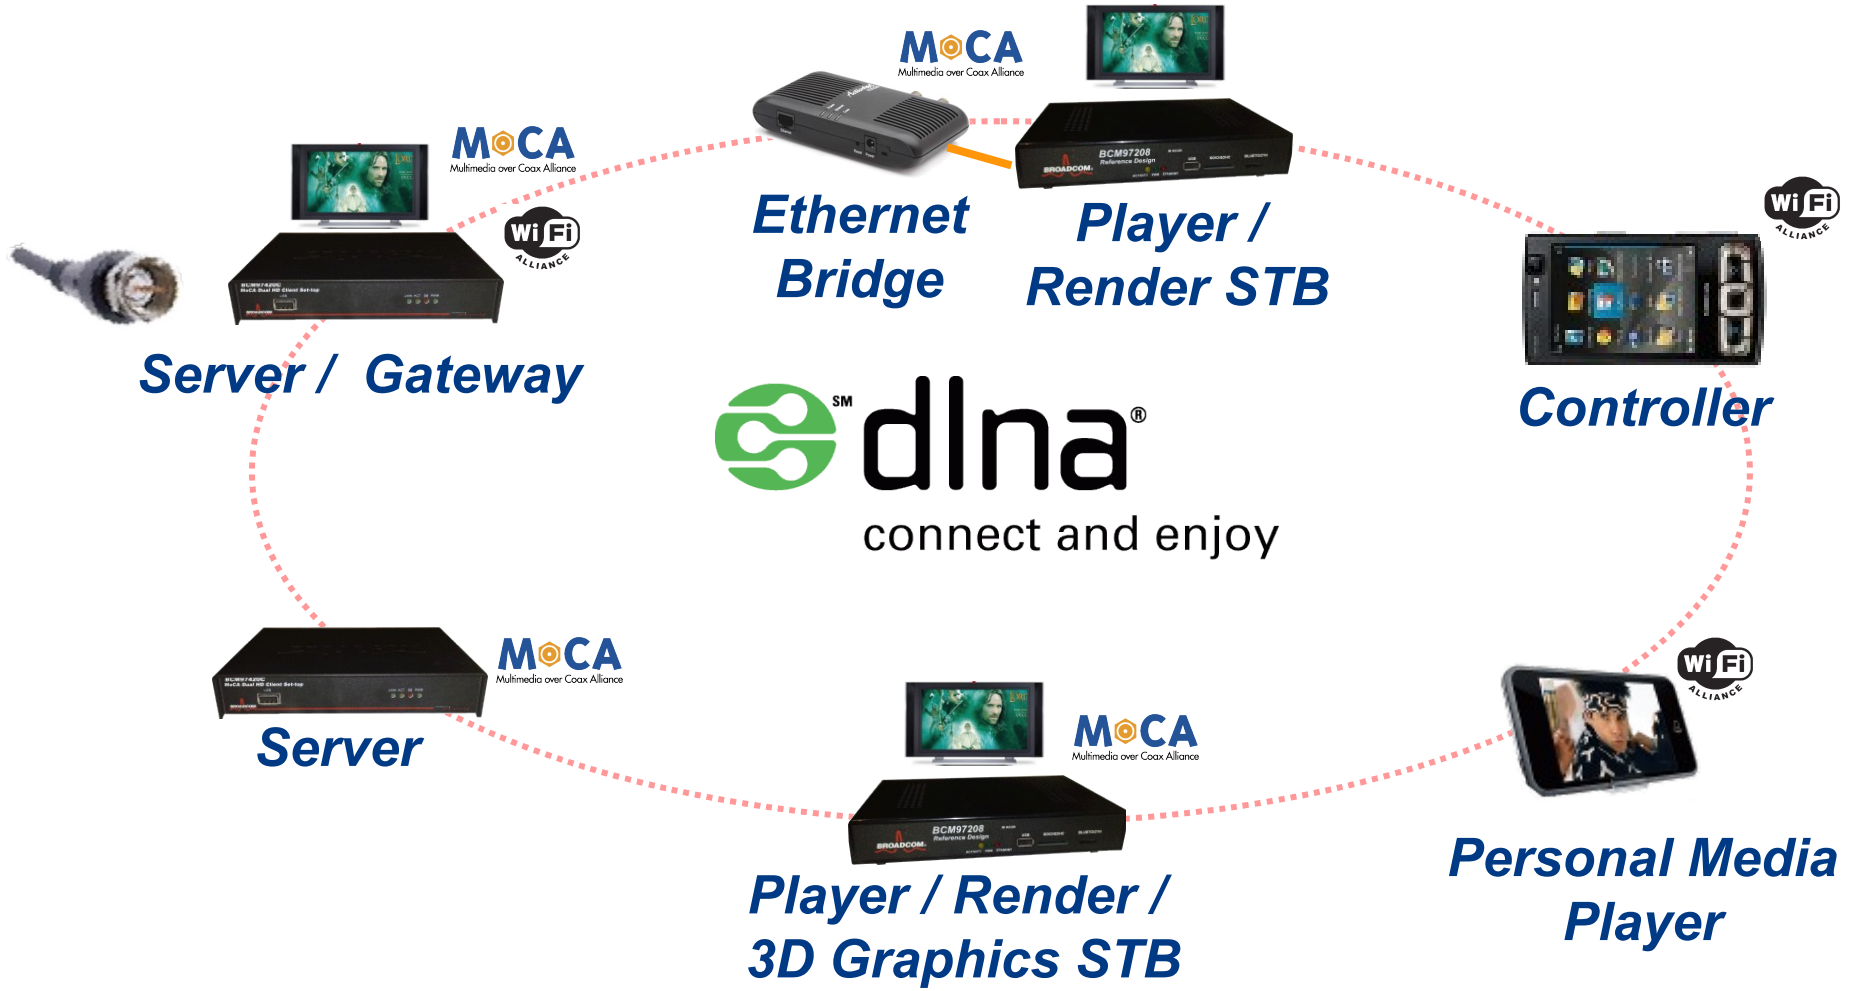

Whole Home Cable Media Gateway STB Architecture

Whole Home Cable Media Center STB Architecture

Connected Home DLNA Demo using MoCA

Broadcom Connected Home Demo DLNA Demo Using MOCA

When you think **coax**,
think **MoCA**.

When you think **MoCA**,
think **coax**.™

The standard for
Home Entertainment Networking™