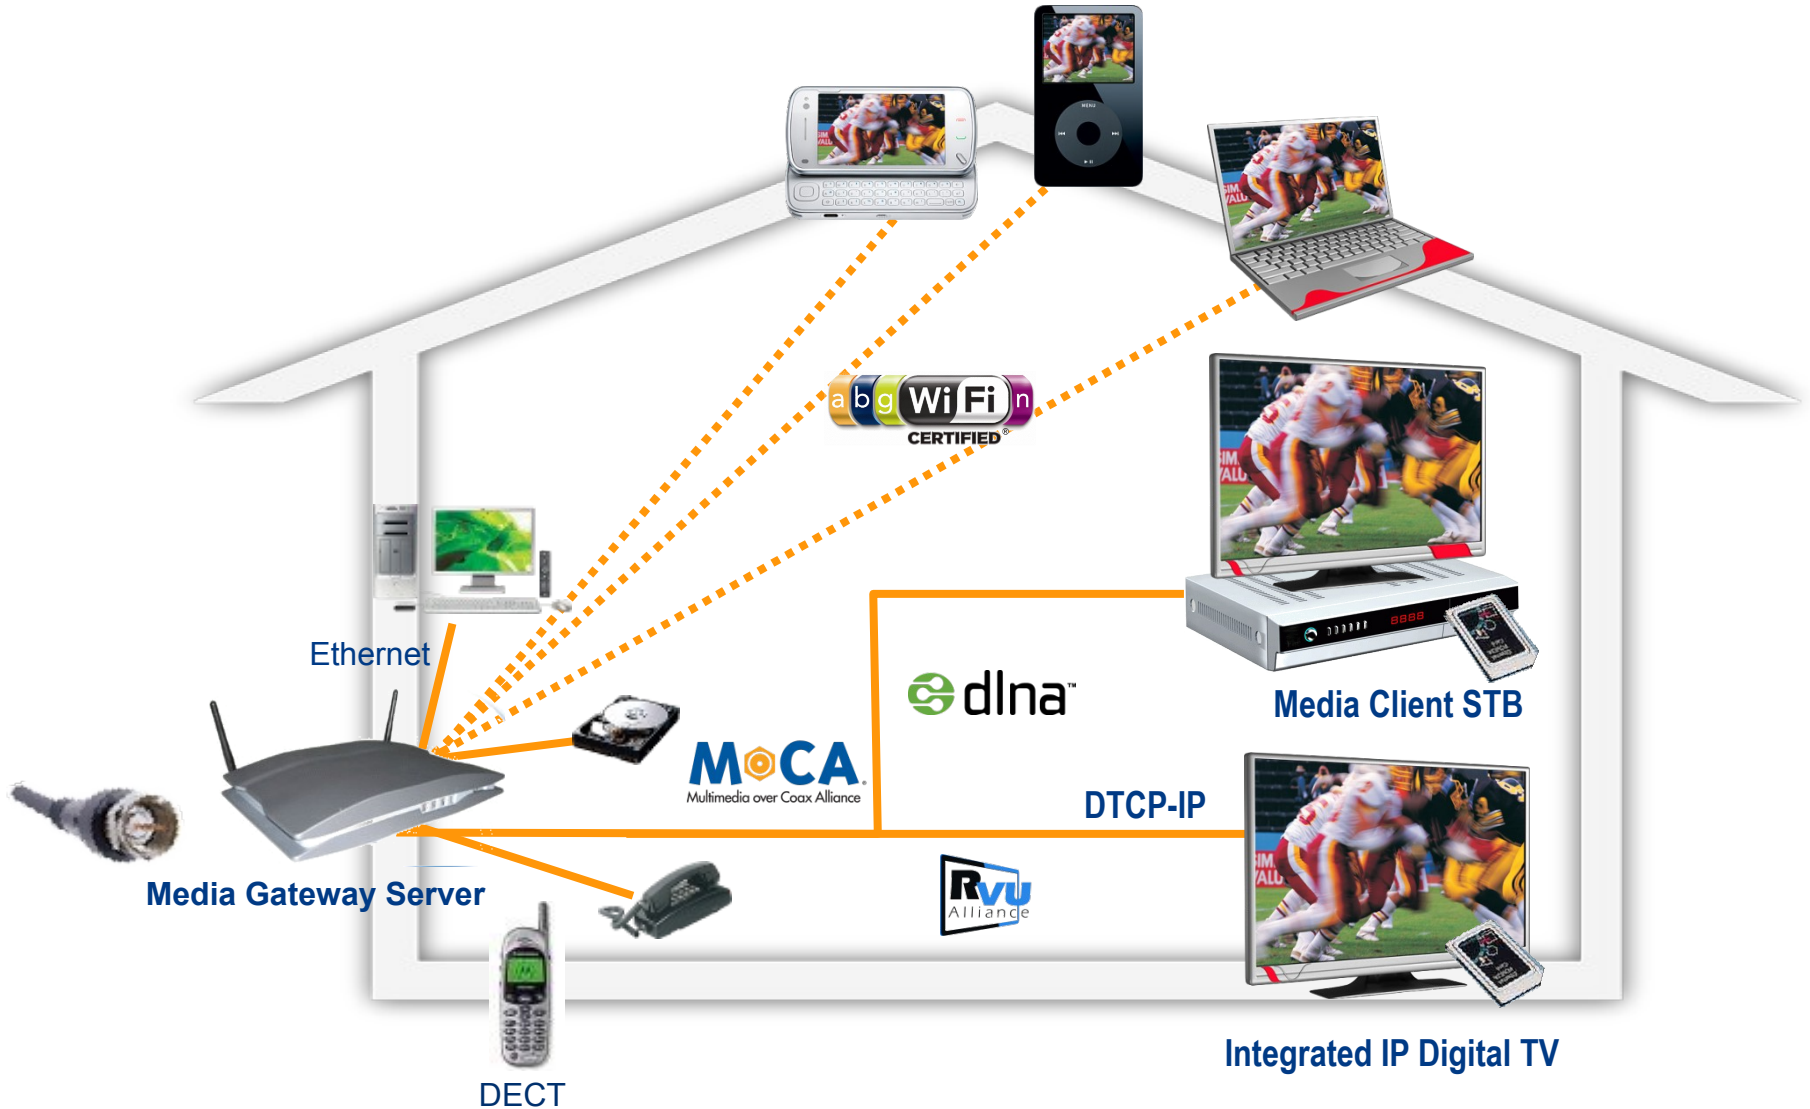

The standard for
Home Entertainment Networking™

Fred L. Taylor II

Broadcom Corporation

MoCA Educational Workshop
November 9, 2010
TelcoTV

Today – Service Providers and Retail

- One STB per TV
- CE devices difficult

Service Provider Devices

**Retail Devices
with Content**

**Retail Devices
without Content**

- One STB per Home
- Service to CE devices

Service Provider Device

Retail Devices with Content

DLNA Certified® Product Categories

Whole Home Cable Media Gateway STB Architecture

Whole Home Cable Media Center STB Architecture

Connected Home DLNA Demo using MoCA

Broadcom Connected Home Demo DLNA Demo Using MOCA

When you think **coax**,
think **MoCA**.

When you think **MoCA**,
think **coax**.™

The standard for
Home Entertainment Networking™